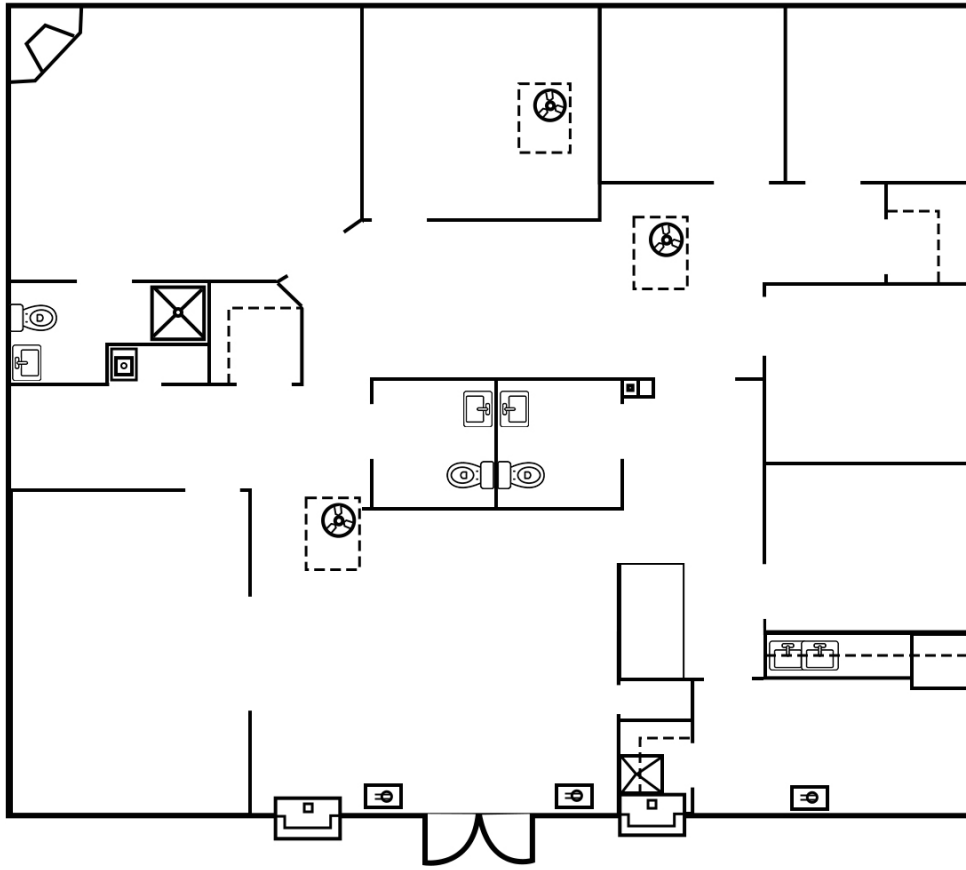

CLAIBORNE RUNE

FREDERICKSBURG, VA

SUITE 101