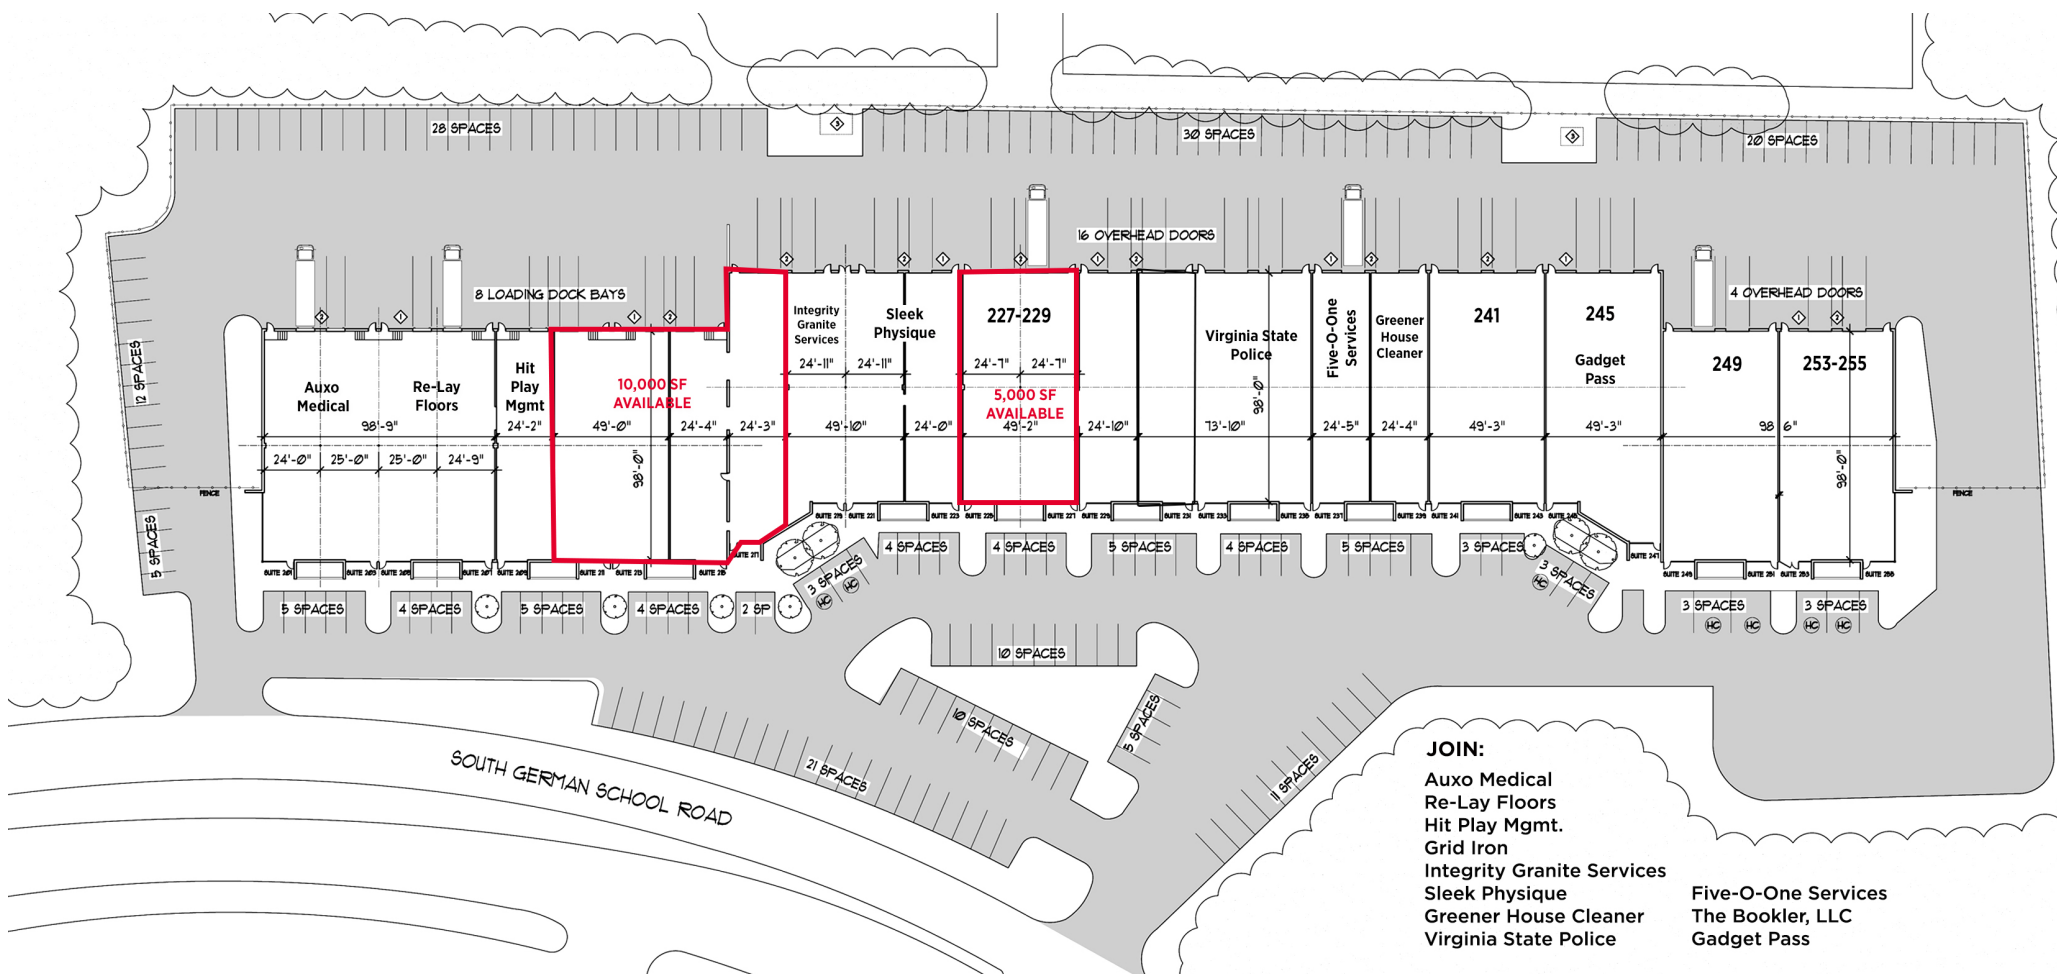

PROPERTY HIGHLIGHTS

Property Features

- Location provides great access to Midlothian Turnpike (Route 60), Chippenham Parkway, Powhite Parkway and I-195
- Plenty of parking
- Fenced lot

SPACE AVAILABLE:	TIMING:	SPECIFICATIONS:	RENTAL RATE:
10,000 SF AVAILABLE	Available May 2026	3 loading docks 1 drive-in door	\$10.00 PSF NNN
5,000 SF AVAILABLE	Available May 2026	2 drive-in doors	\$11.25 PSF NNN