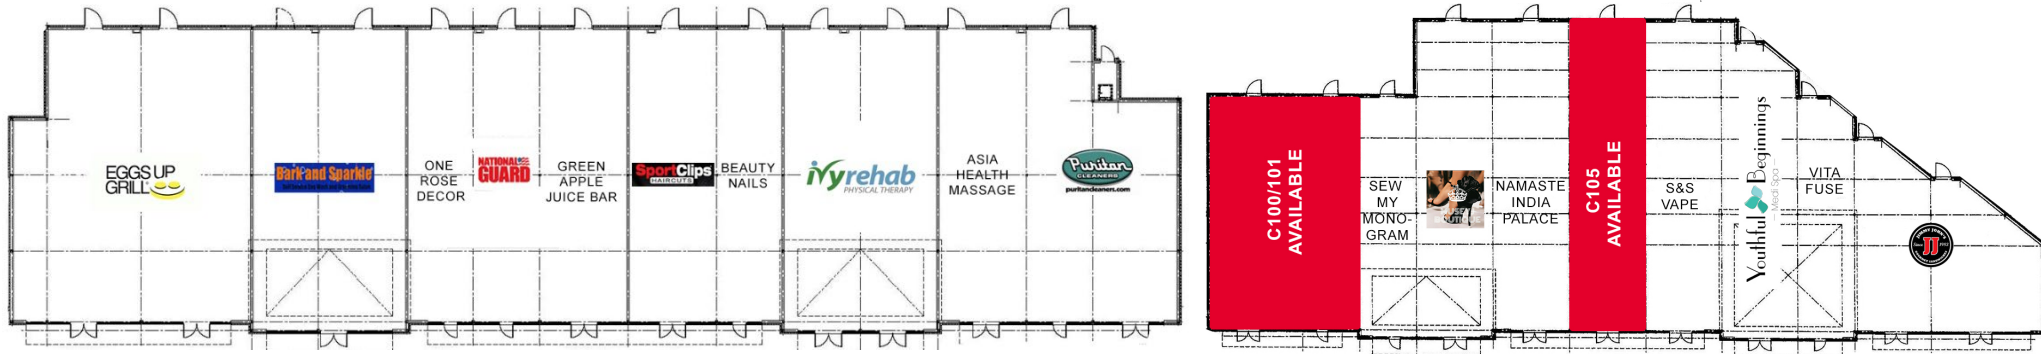

SOUTHSHORE SHOPS

Hull Street Road & Temie Lee Pkwy | Richmond, VA (Midlothian)

1,740 SF & 2,640 SF FORMER RESTAURANT SPACES AVAILABLE