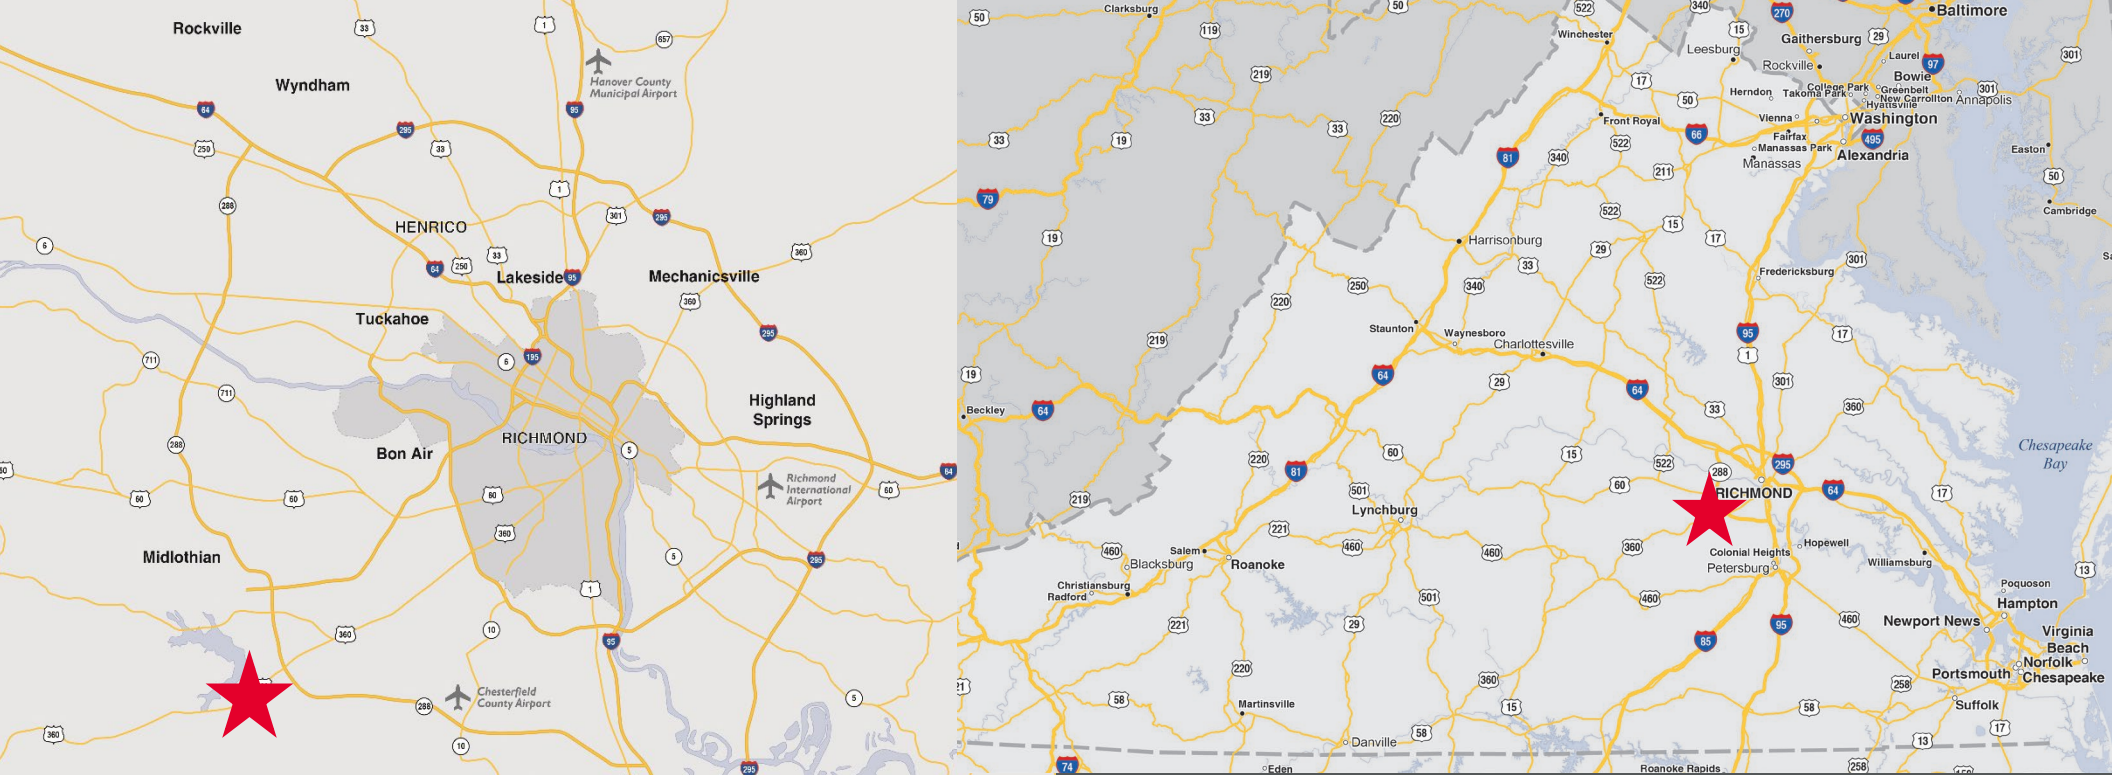

SOUTHSHORE SHOPS

Richmond (Midlothian), Virginia

For more information, please contact:

Alicia Brown | alicia.brown@thalhimer.com | 804 697 3483
Pete Waldbauer | pete.waldbauer@thalhimer.com | 804 697 3564

Thalhimer Center
1100 W. Broad Street
Glen Allen, VA 23060
thalhimer.com

Independently Owned and Operated / A Member of the Cushman & Wakefield Alliance

Cushman & Wakefield | Thalhimer © 2025. No warranty or representation, express or implied, is made to the accuracy or completeness of the information contained herein, and same is submitted subject to errors, omissions, change of price, rental or other conditions, withdrawal without notice, and to any special listing conditions imposed by the property owner(s). As applicable, we make no representation as to the condition of the property (or properties) in question.