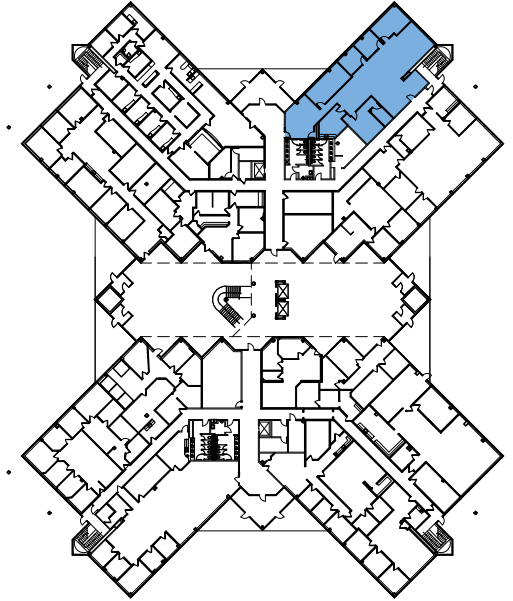

# SUITE 129

1 SUITE 129  
SCALE: 3/32 = 1'-0"

2 KEY PLAN  
SCALE: NTS

R:\Wendel\Evolve\Master Facility Plans\Hertz\Winchester Building\base plans\1ST FLOOR.dwg Monday, February 28, 2022 2:40:21 PM