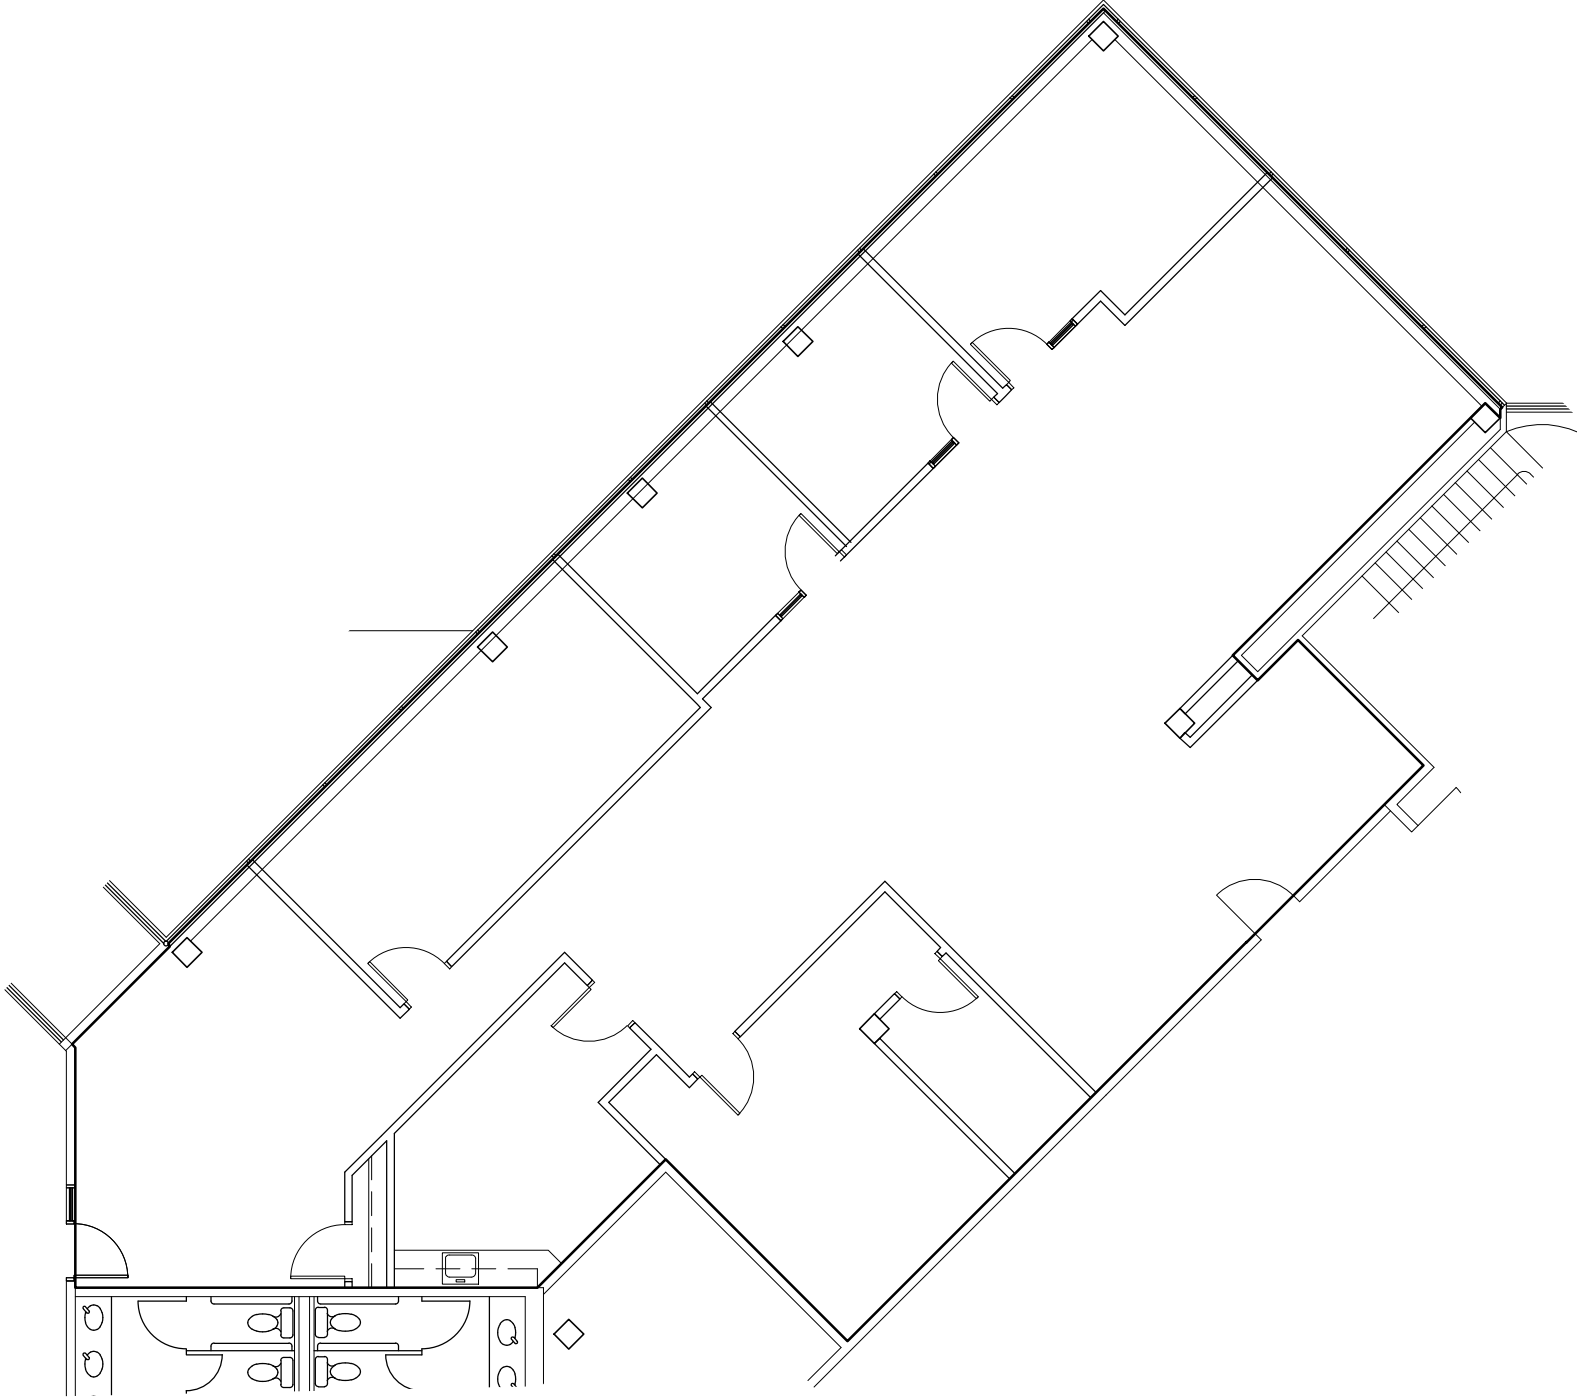

# SUITE 129

1 SUITE 129  
SCALE: 3/32 = 1'-0"

2 KEY PLAN  
SCALE: NTS

R:\Wendel\Evolve\Master Facility Plans\Hertz\Winchester Building\base plans\1ST FLOOR.dwg Monday, February 28, 2022 2:40:21 PM