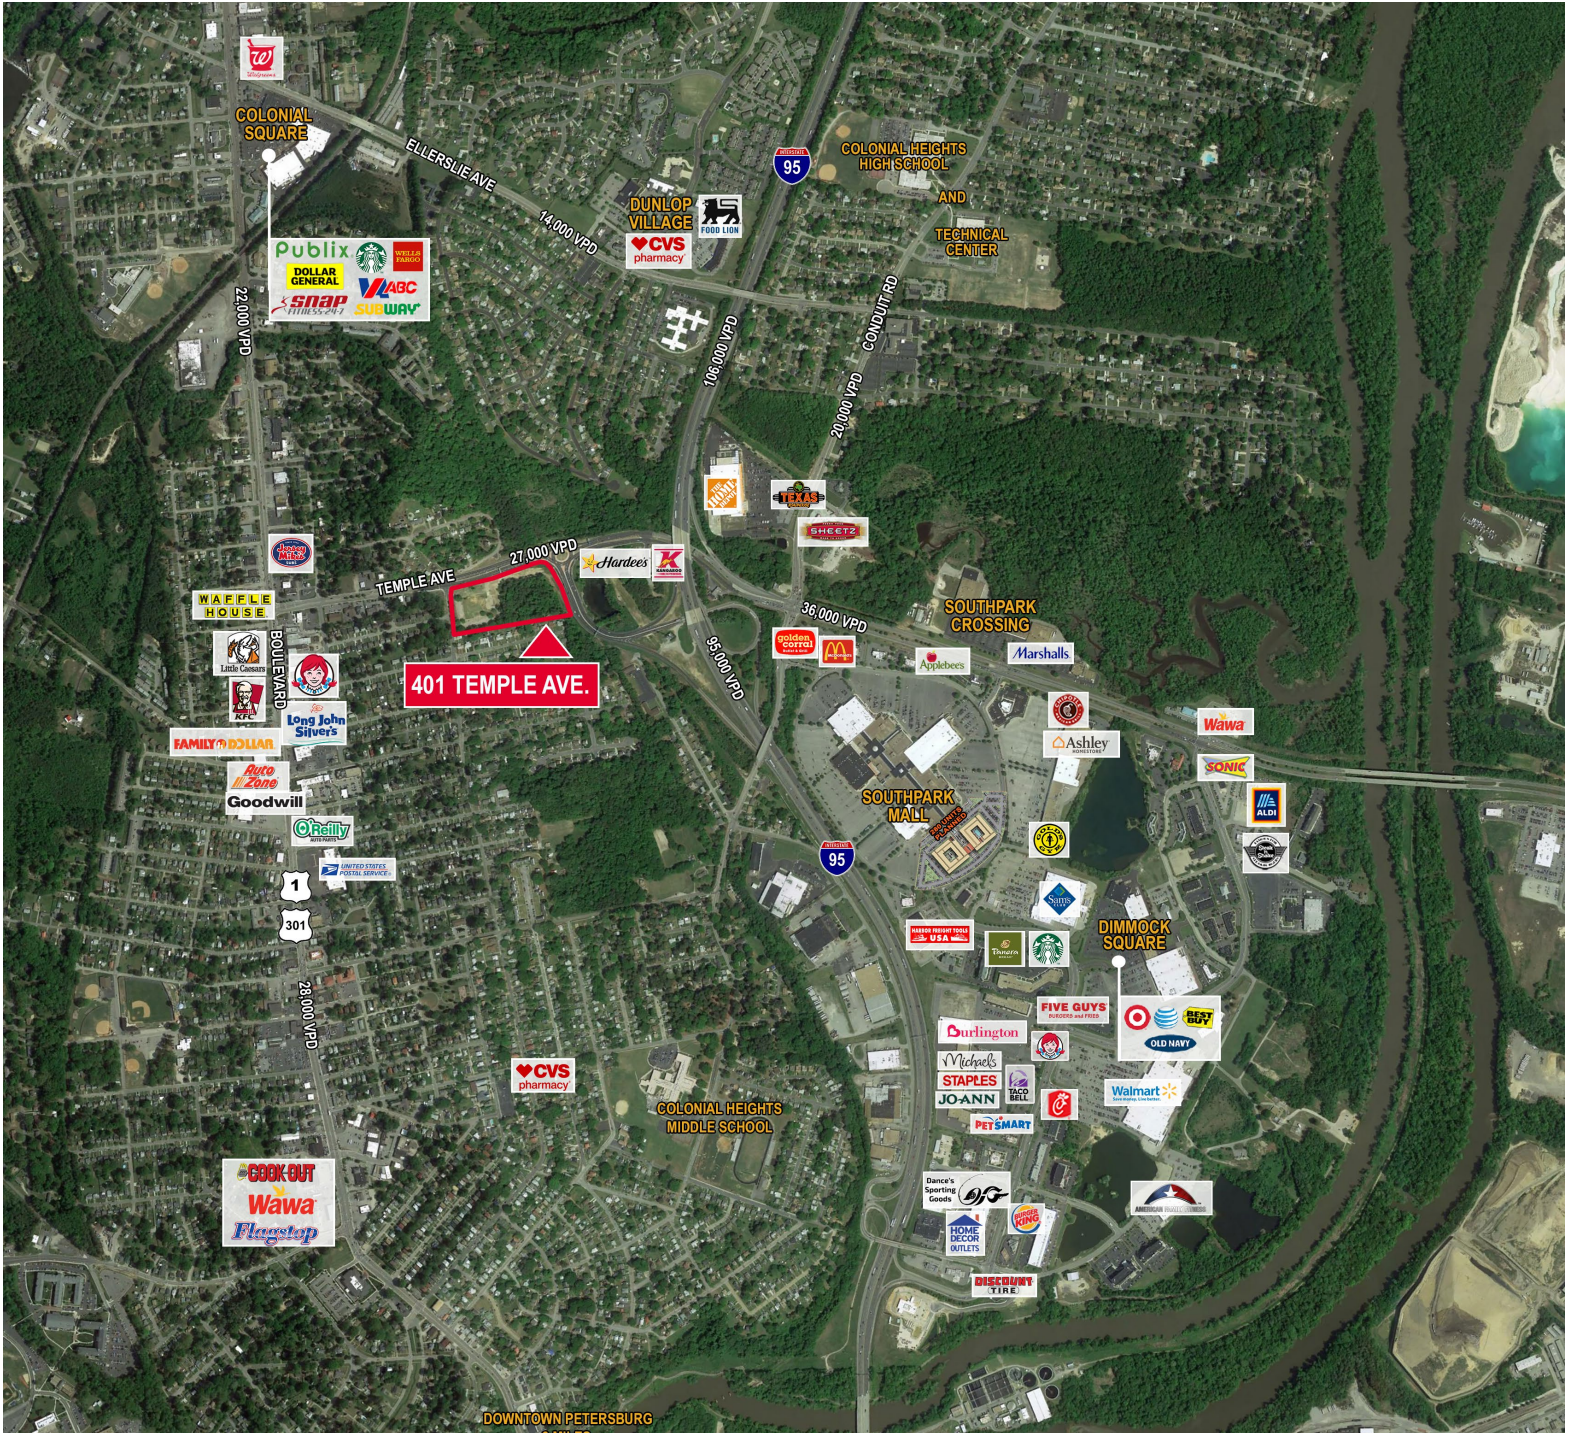

For more information, contact:

ALEX T. WOTRING
Senior Vice President
804 344 7163
alex.wotring@thalhimer.com

ANNIE O'CONNOR
First Vice President
804 697 3451
annie.oconnor@thalhimer.com

Thalhimer Center
11100 W. Broad Street
Glen Allen, VA 23060
www.thalhimer.com