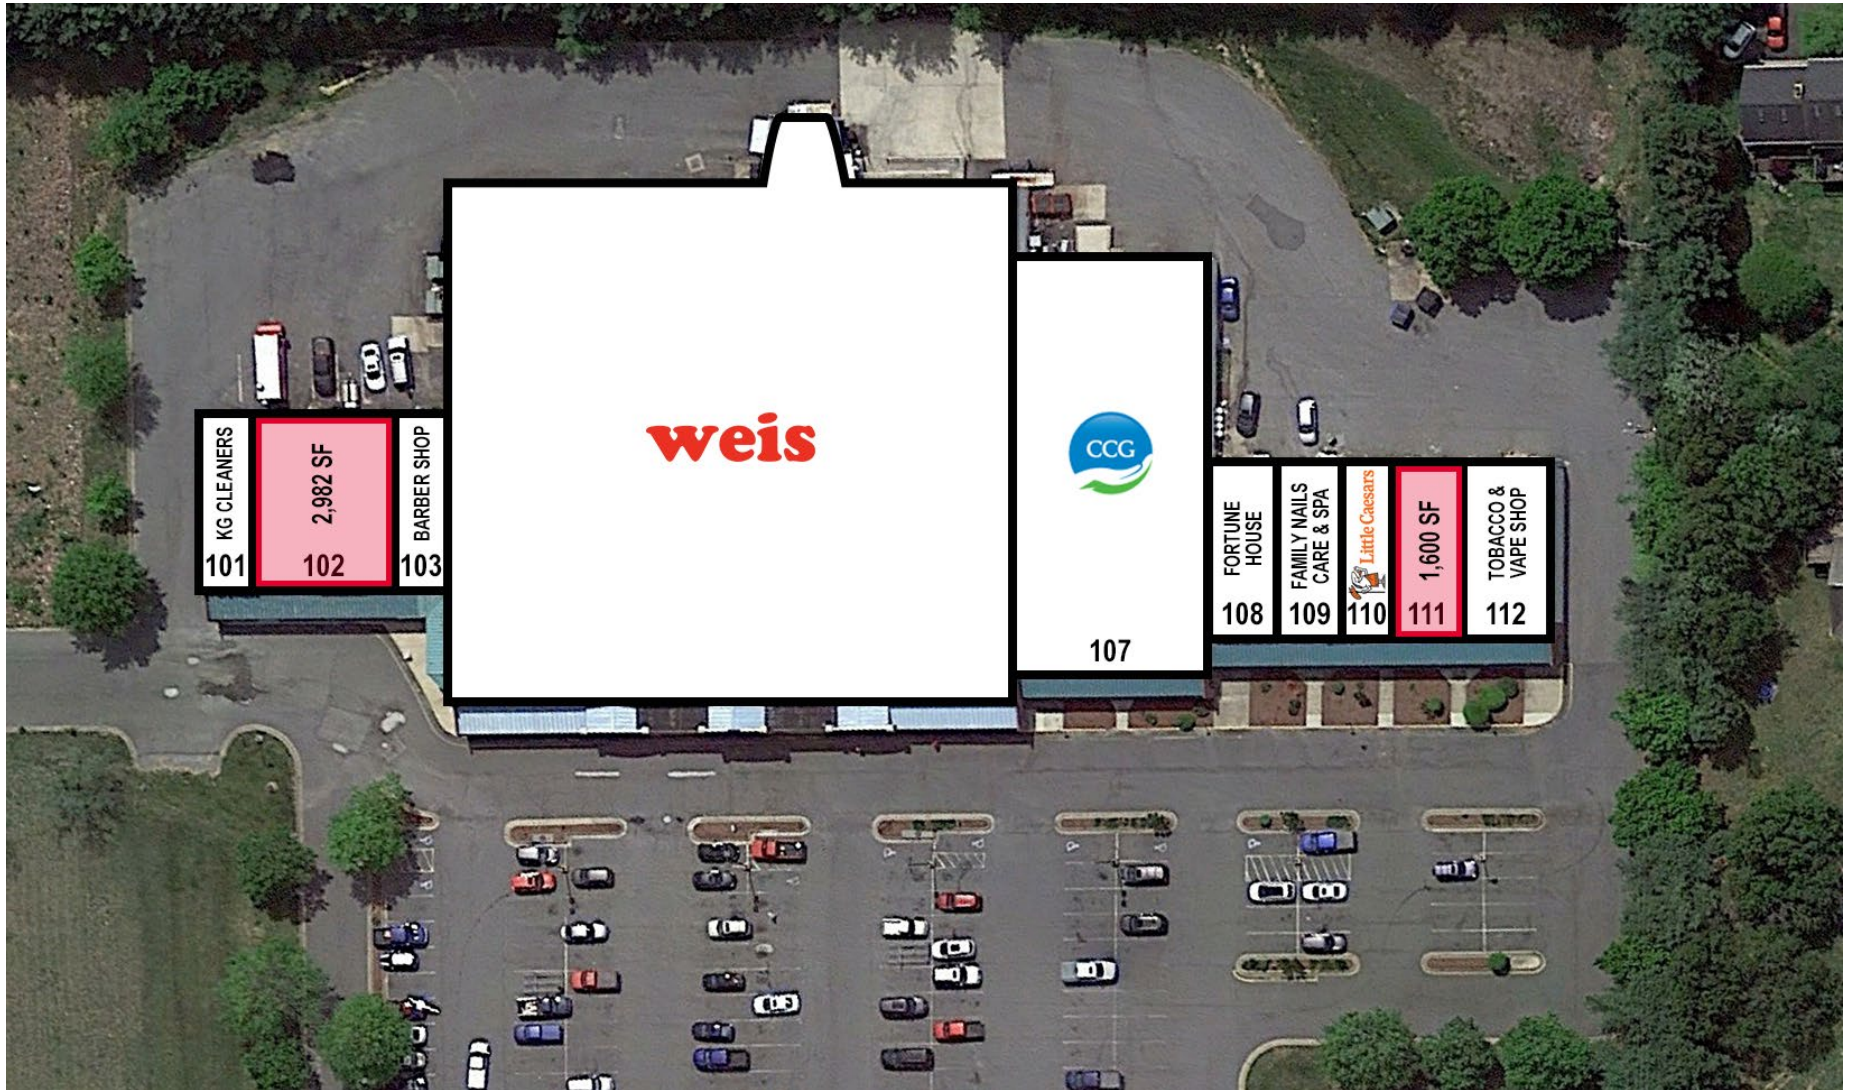

WOODLAWN VILLAGE SHOPPING CENTER

282 Deacon Road | Fredericksburg, VA 22405

FOR LEASE

LOCATED IN GROCERY ANCHORED CENTER

1,600 & 2,982 SF of Retail Space Available

VIRGIL NELSON, CCIM

Senior Vice President

540 322 4150

virgil.nelson@thalhimer.com

**CUSHMAN &
WAKEFIELD**

THALHIMER

1125 Emancipation Hwy. Suite 350

Fredericksburg, VA 22401

Property Features

- Highly visible grocery anchored center on Deacon Road with 16,000 VPD
- Join a strong mix of national and regional retailers including Weis and Little Caesars
- Easily accessible to Route 218 and Route 1
- Located in South Stafford's main population hub

• Nearby Tenants & Retailers:

SPECIFICATIONS

Total Size: 56,402 SF

Available SF: Unit 102: 2,982 SF
Unit 111: 1,600 SF

Timing: Available Immediately

Traffic Counts: Deacon Road: 16,000 VPD
Butler Road: 23,000 VPD

SITE PLAN

UNIT	TENANT	SF
101	KG CLEANERS	900
102	AVAILABLE	2,982
103	BARBER SHOP	1,200
-	WEIS	32,744
107	CCG MEDICAL CLINIC	9,100

UNIT	TENANT	SF
108	FORTUNE HOUSE	1,600
109	FAMILY NAILS CARE & SPA	1,600
110	LITTLE CAESARS	1,200
111	AVAILABLE	1,600
112	TOBACCO & VAPE SHOP	2,000