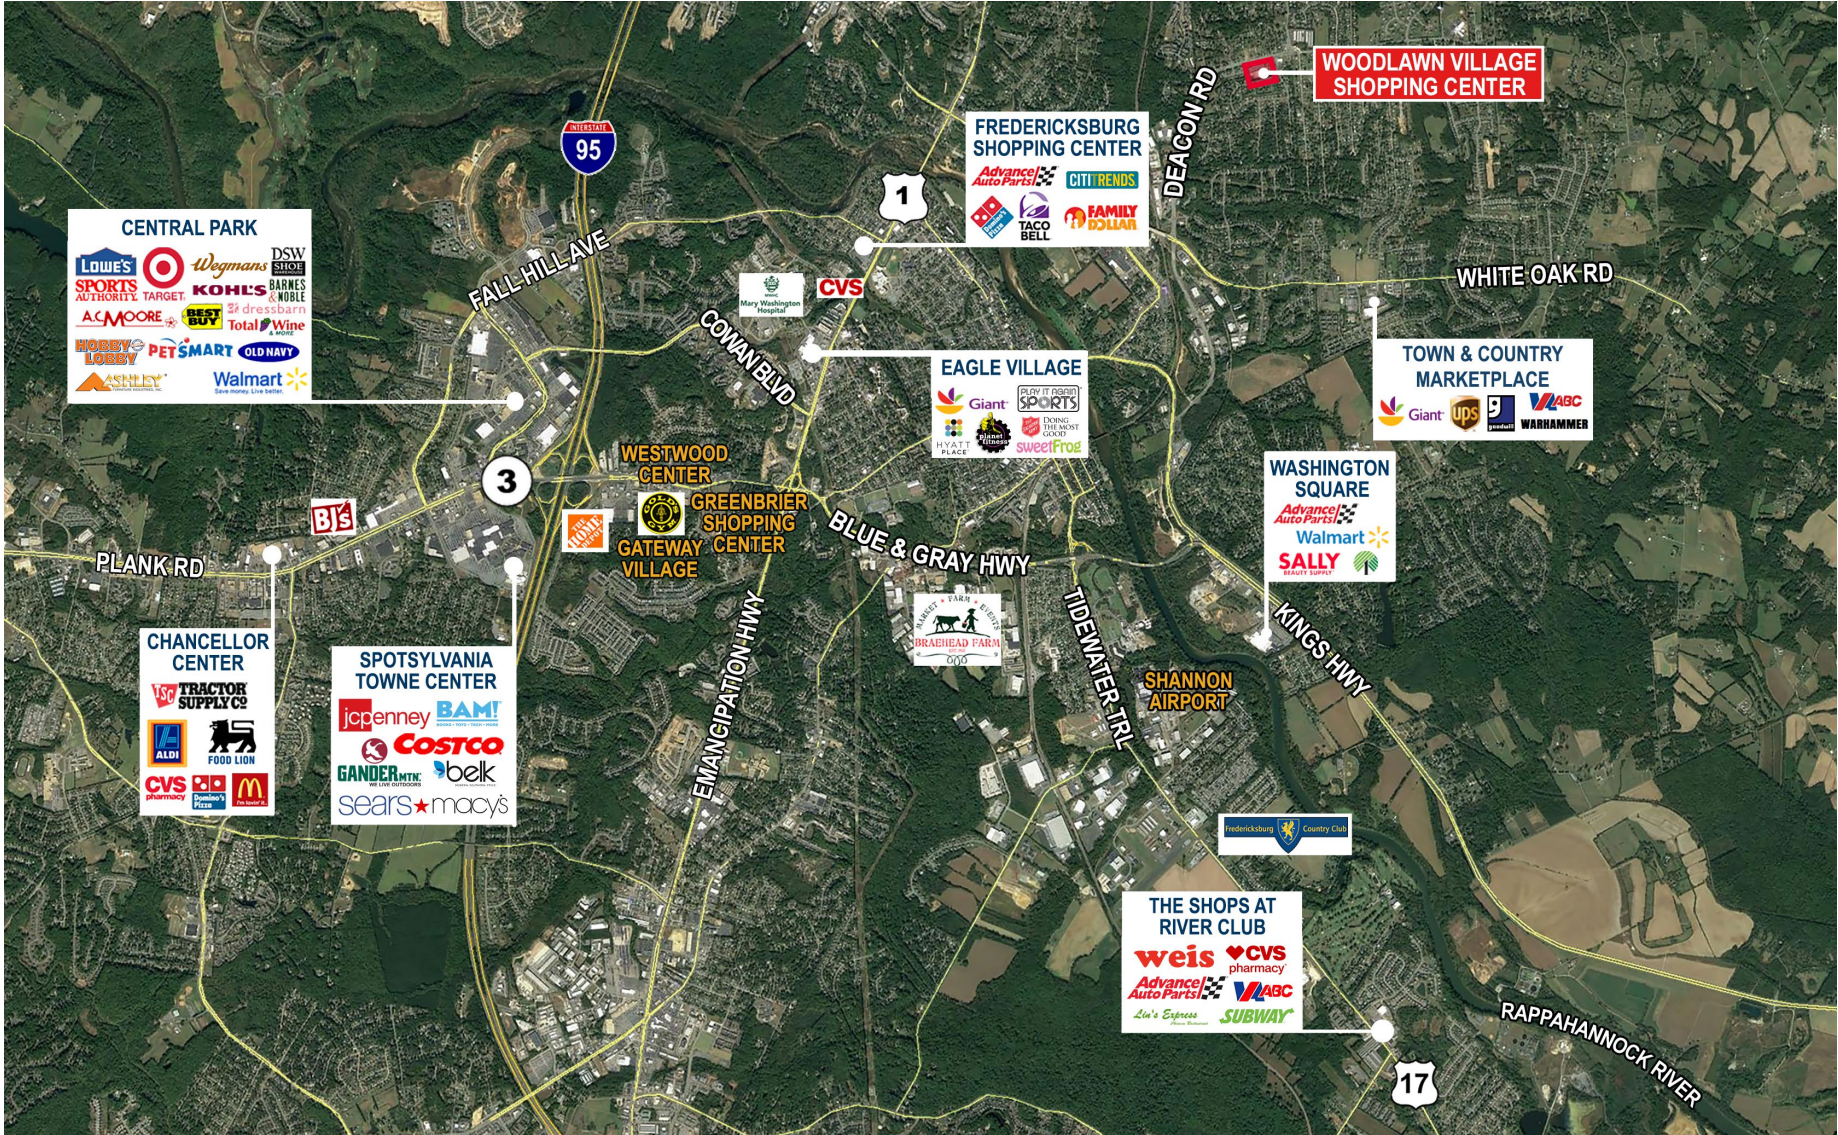

AERIAL

VIRGIL NELSON, CCIM
Senior Vice President
540 322 4150
virgil.nelson@thalhimer.com

1125 Emancipation Hwy.
Suite 350
Fredericksburg, VA 22401
www.thalhimer.com

Independently Owned and Operated / A Member of the Cushman & Wakefield Alliance

Cushman Wakefield | Thalhimer ©2024. No warranty or representation, express or implied, is made to the accuracy or completeness of the information contained herein, and same is submitted subject to errors, omissions, change of price, rental or other conditions, withdrawal without notice, and to any special listing conditions, imposed by the property owner(s). As applicable, we make no representation as to the condition of the property (or properties) in question.