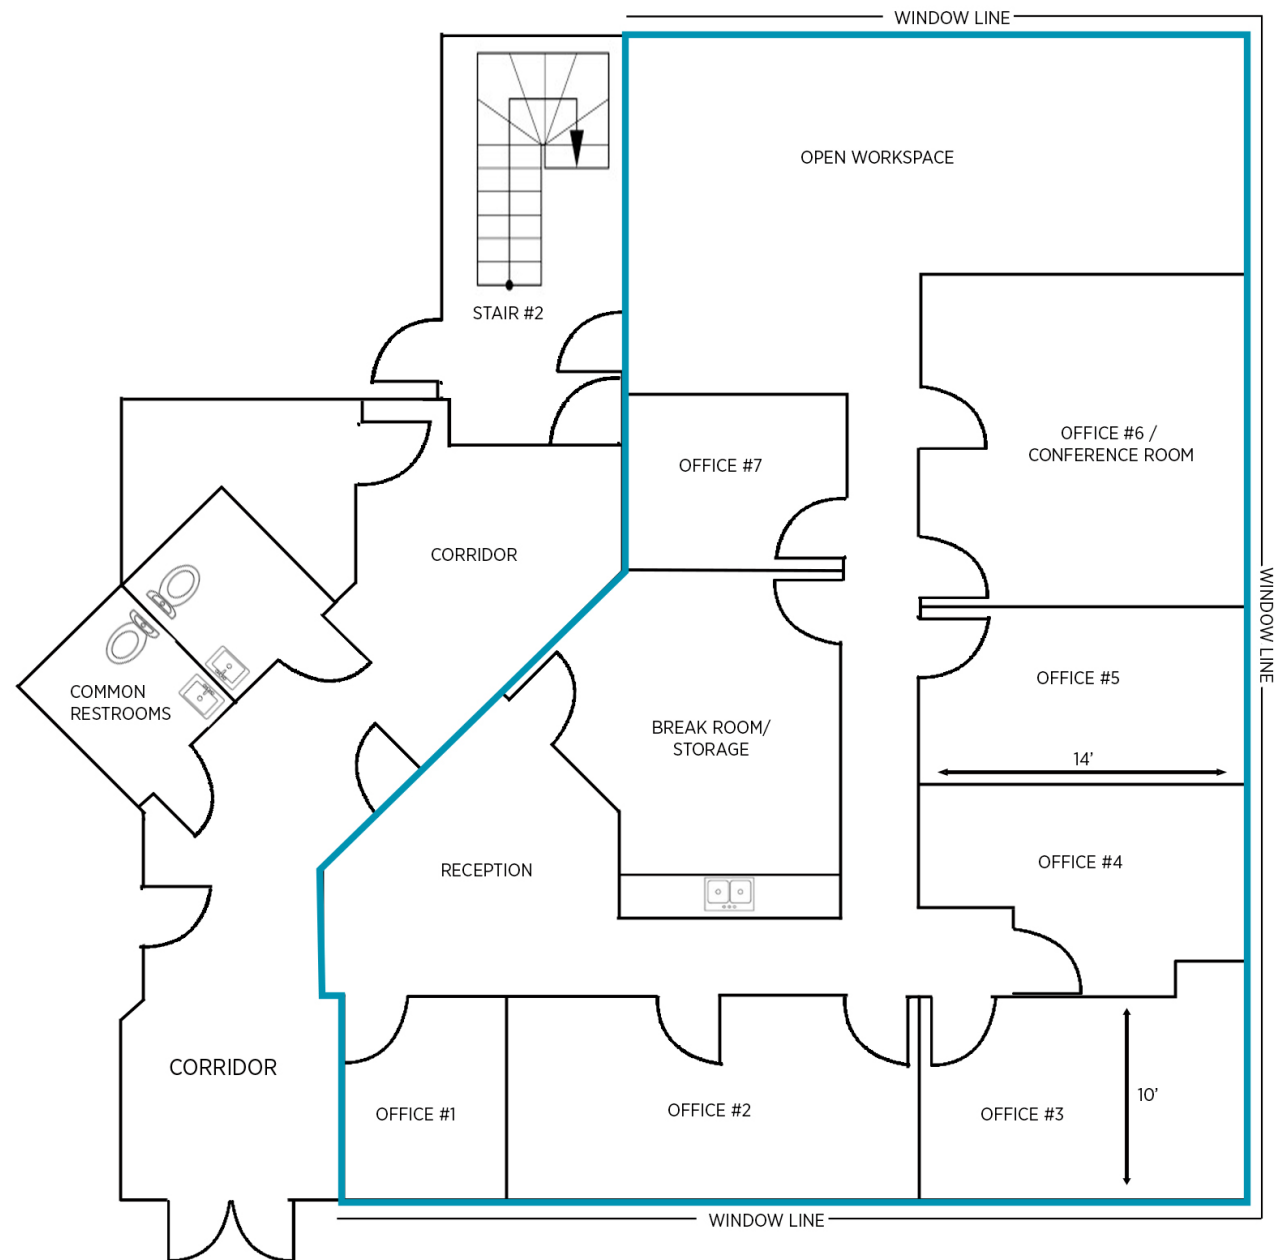

# PROPERTY FEATURES

- Great Location - Easy access to Short Pump & I-64
- Ample on-site parking
- Building & suite signage available

**Suite 100**

2,745 SF

- 1ST FLOOR
- Reception Area
- Perimeter offices and conferencing
- Large open workspace
- Break Room
- Exterior windows on three sides

## SUITE 100 FLOORPLAN