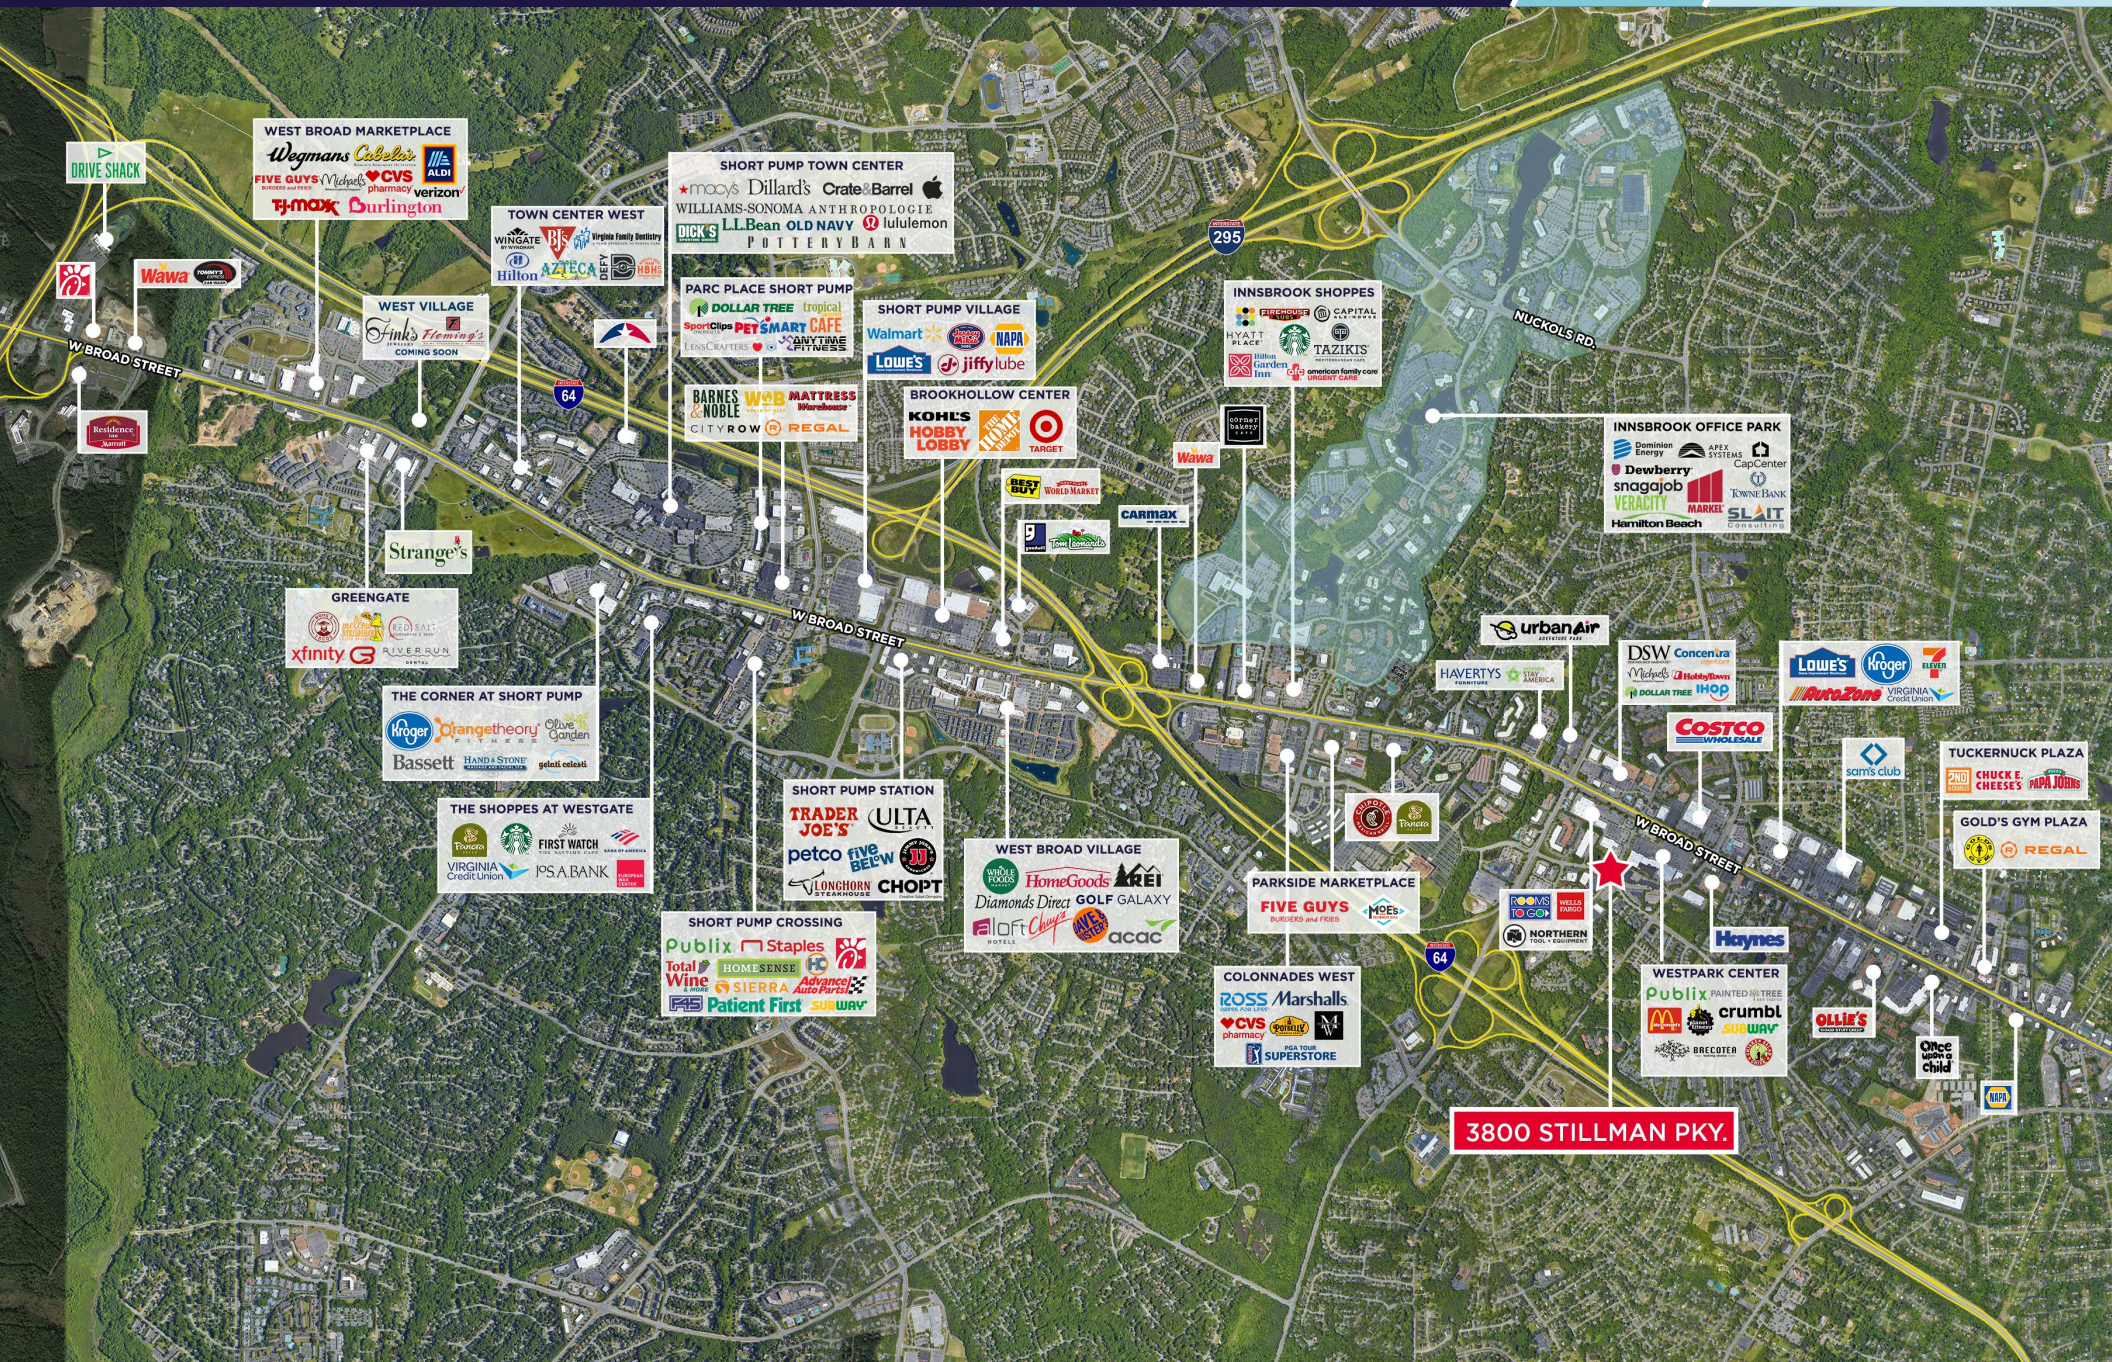

# LOCATION OVERVIEW

**WEST BROAD MARKETPLACE**  
Wegmans  
Five Guys  
TJ-Maxx  
CVS  
Verizon  
Burlington  
ALDI

**SHORT PUMP TOWN CENTER**  
Macy's  
Dillard's  
Crate & Barrel  
Apple  
Williams-Sonoma  
Anthropologie  
Lululemon  
Dick's  
LL Bean  
Old Navy  
Pottery Barn

**THE CORNER AT SHORT PUMP**  
Kroger  
Orangetheory  
Clubine Garden  
Bassett  
HAND & STONE  
gelati celati

**SHORT PUMP STATION**  
TRADER JOE'S  
ULTA  
petco  
five BELOW  
JJ  
LUNCHBORN  
CHOPT

**WEST BROAD VILLAGE**  
Whole Foods  
HomeGoods  
A REI  
Diamonds Direct  
GOLF GALAXY  
Lafayette  
acac

**THE SHOPPES AT WESTGATE**  
Starbucks  
FIRST WATCH  
VIRGINIA Credit Union  
JPS A BANK

**SHORT PUMP CROSSING**  
Publix  
Staples  
Total Wine  
HOMESENSE  
SIERRA  
Advance  
Patient First  
SUBWAY

**PARKSIDE MARKETPLACE**  
FIVE GUYS  
BURGERS and FRIES  
MREs

**COLONNADES WEST**  
ROSS  
Marshalls  
CVS pharmacy  
SUPERSTORE

**DSW**  
Concealra  
DOLLAR TREE  
IHOP

**LOWES**  
Kroger  
AutoZone  
VIRGINIA Credit Union